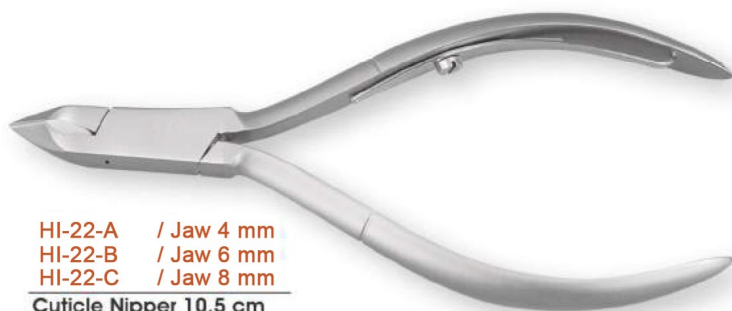

HI-724-A / Jaw 6 mm
Cuticle Nipper 12.5 cm
Lap Joint, wire spring

HI-3037 / Jaw 6 mm
Cuticle Nipper 9.5 cm
Gold Spring, Black Handle

HI-7102 / Jaw 9 mm
Cuticle Nipper 11.5 cm
Single Spring,
Texture Handle

HI-794 / Jaw 20 mm
Cuticle Nipper 11 cm
Single Spring, Texture
handle,

HI-718 / 9 cm
HI-719 / 11.5 cm
Cuticle Nipper Jaw 6 mm
Scissors ring, Lap Joint

HI-794-B / Jaw 20 mm
Cuticle Nipper 11 cm
Double Spring,
Plain Handle