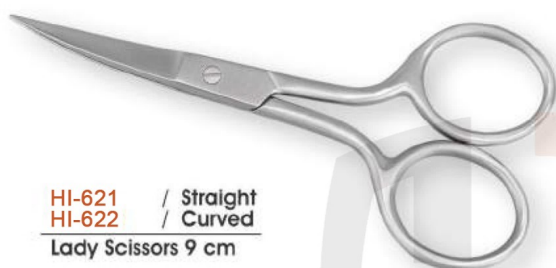

HI-340 / 6"
Double-sided 28 Teeth
HI-341 / 6"
Single-sided 28 Teeth

HI-342 / 6"
Single-sided 28 Teeth
HI-343 / 6"
Double-sided 28 Teeth

HOSPICAN INTERNATIONAL
MANUFACTURER & EXPORTER

HI-619 / Straight
HI-620 / Curved
Dissecting Scissors Sharp
Point 11.5 cm

HI-621 / Straight
HI-622 / Curved
Lady Scissors 9 cm

HI-623 / Straight
HI-624 / Curved
Cuticle Scissors 6.5 cm

HI-625 / Straight
HI-626 / Curved
Iris Scissors 11.5 cm

HI-627 / Straight
HI-628 / Curved
Baby Scissors 10 cm