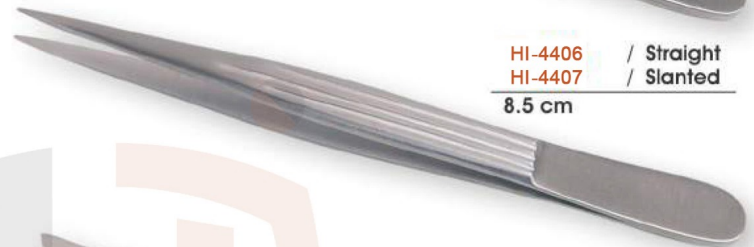

HI-4403 / Pointed
WishBone Style 10 cm
Patent Design No.12253

HI-484 / Pointed
9.5 cm

HI-4443 / Straight
10 cm

HI-485 / Straight
HI-486 / Slanted
8.5 cm

HI-487 / Straight
HI-488 / Slanted
10.5 cm

HI-4445 / Slanted
9.5 cm

HI-489 / Pointed
10 cm

HI-491 / Straight
9 cm

HI-490 / Straight
9 cm

HOSPICAN INTERNATIONAL
MANUFACTURER & EXPORTER

HI-4101 / Straight
Seven Hole Tweezer
9.5 cm

HI-4404 / Straight
HI-4405 / Slanted
10 cm

HI-4406 / Straight
HI-4407 / Slanted
8.5 cm