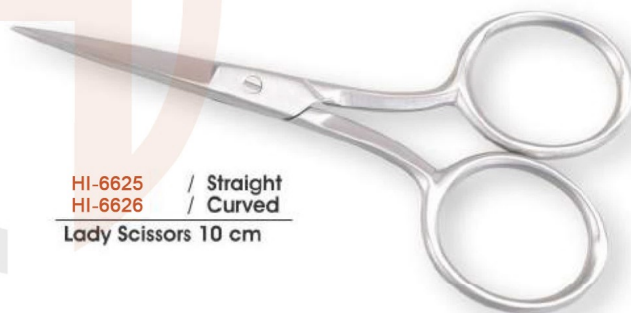

HI-6625 / Straight
HI-6626 / Curved
Lady Scissors 10 cm