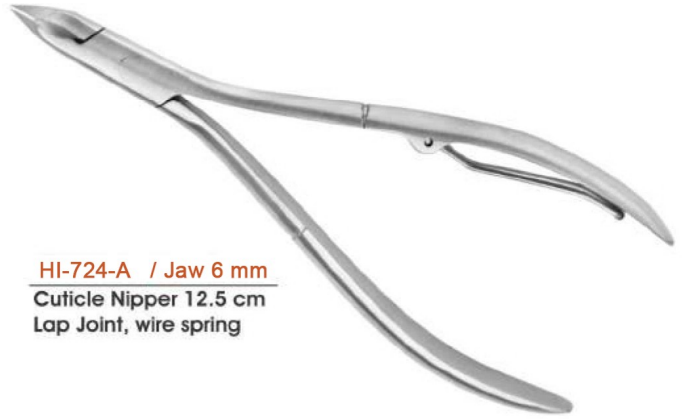

HI-724-A / Jaw 6 mm
Cuticle Nipper 12.5 cm
Lap Joint, wire spring