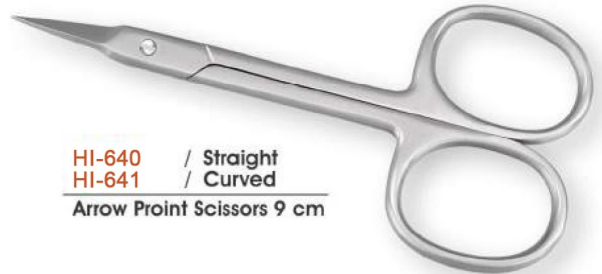

HI-640 / Straight
HI-641 / Curved
Arrow Point Scissors 9 cm