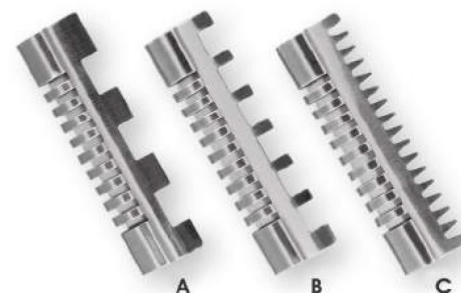

HI-594
Blades for Callus Rasp
Pack of 10

HI-651 / 16.5 cm
Shaving Razor, Plastic Handle
(Removable Blades)

HI-652 / 15.5 cm
Shaving Razor, Plastic Handle

HI-655 / 15.5 cm
Shaving Razor, Plastic Handle

HI-657 / 16 cm
Shaving Razor,
Stainless Steel Handle

HI-668 / 12 cm
Thinning Razor,
Stainless Steel Handle
(Removable Blades)

HI-659-C / 15 cm
Disposable Shaving Razor

Available Colors

HI-669-A / 21.5 cm
Thinning Razor,
Plastic Handle
(Removable Blades)

Available Packaging For Professional Hair Cutting & Bleding Shears