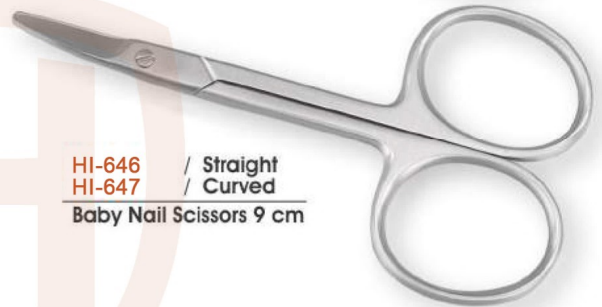

HI-646 / Straight
HI-647 / Curved
Baby Nail Scissors 9 cm