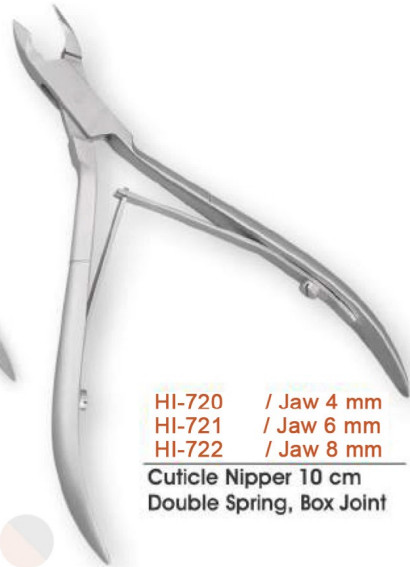

HI-570
Cuticle Trimmer plastic Handle
11 cm

HI-571
Cuticle Pusher plastic Handle
12 cm

HI-572
Cuticle Pusher Double Ended
plastic Handle
12.5 cm

HI-573
Cuticle Pusher Plastic Handle
11 cm

HI-574-A
Cuticle Pusher Plastic Handle
13.5 cm

HI-574-B
Cuticle Pusher Plastic Handle
11.5 cm

HI-574-C
Cuticle Pusher Plastic Handle
9 cm

HI-715 / Jaw 4 mm
HI-716 / Jaw 6 mm
HI-717 / Jaw 8 mm
Cuticle Nipper 10 cm
Double Spring, Lap Joint

HI-787 / Jaw 6 mm
Cuticle Nipper Angled
Single Spring
10 cm

HI-720 / Jaw 4 mm
HI-721 / Jaw 6 mm
HI-722 / Jaw 8 mm
Cuticle Nipper 10 cm
Double Spring, Box Joint

HI-723 / Jaw 4 mm
HI-724 / Jaw 6 mm
HI-725 / Jaw 8 mm
Cuticle Nipper 10.5 cm
Single Spring, Lap Joint