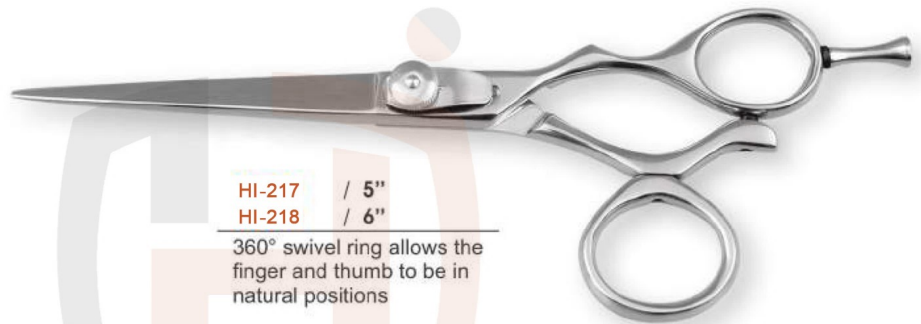

HOSPICAN INTERNATIONAL
MANUFACTURER & EXPORTER

BEAUTY INSTRUMENTS
CATALOGUE 2020

HI-213 / 5"
HI-214 / 6"

Elegant sweeping ergonomic handle provides smooth and quite run

HI-217 / 5"
HI-218 / 6"

360° swivel ring allows the finger and thumb to be in natural positions