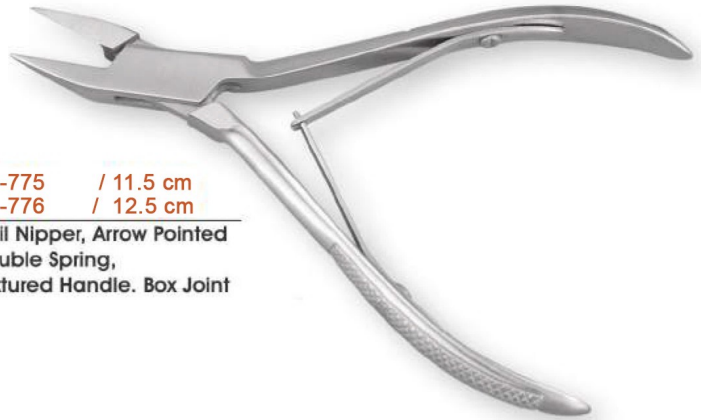

HI-7768 / 10 cm
HI-768 / 12 cm

Nail Nipper, Double Spring,
Printed Handle.

HI-765 / 12 cm

Nail Nipper, Arrow pointed
Single Spring, Plain Handle
Box Joint.

HI-7769 / 10 cm
HI-769 / 12 cm

Nail Nipper, Single Spring,
Plain Handle.

HI-7770 / 10 cm
HI-770 / 12 cm

Nail Nipper, Double Spring,
Plain Handle.

HI-771 / 10 cm
HI-772 / 12 cm

Nail Nipper, Wire Spring
Plain Handle.

HI-775 / 11.5 cm
HI-776 / 12.5 cm

**Nail Nipper, Arrow Pointed
Double Spring,
Textured Handle. Box Joint**

HI-777 / 10 cm
HI-778 / 12 cm

**Nail Nipper, Wire Spring
Textured Handle**

HI-779 / 12 cm
HI-780 / 14 cm

**Toe Nail Nipper, Back Lock
Textured Handle**

HI-782 / 10 cm
HI-783 / 12 cm

**Nail Nipper, Wire Spring
Textured Handle**